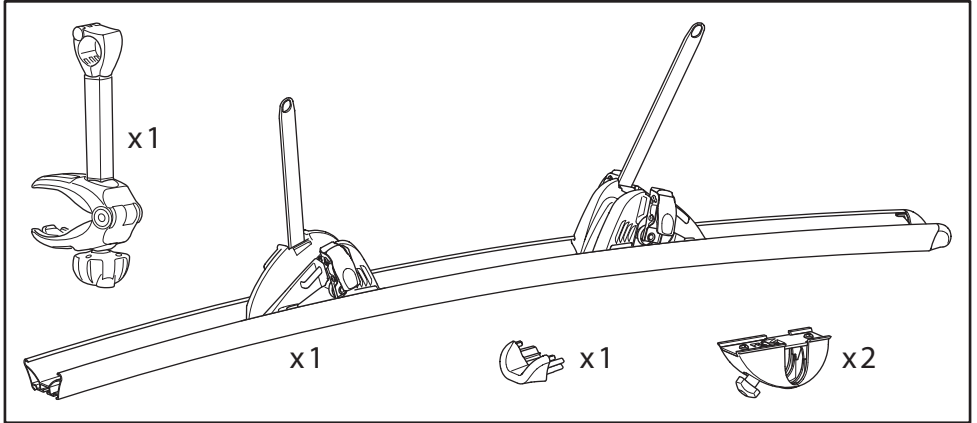

Thule Excellent 3rd Rail Kit

› Instructions

Prod no.: 309823, 302034

Document: EX903-03 // 501-7693-03

Date: 07/11/2018

Bring your life
thule.com

2

3