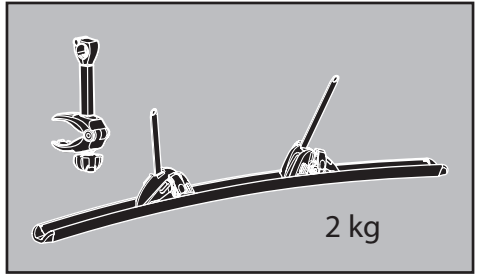

Thule Excellent 3rd Rail Kit

› Instructions

Prod no.: 309823, 302034

Document: EX903-03 // 501-7693-03

Date: 07/11/2018

Bring your life
thule.com

2

3