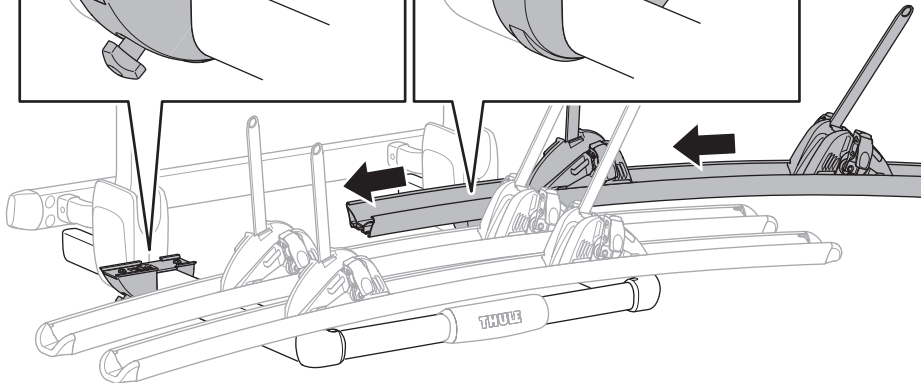

Thule Excellent 3rd Rail Kit

› Instructions

Prod no.: 309823, 302034

Document: EX903-03 // 501-7693-03

Date: 07/11/2018

Bring your life
thule.com

2

3