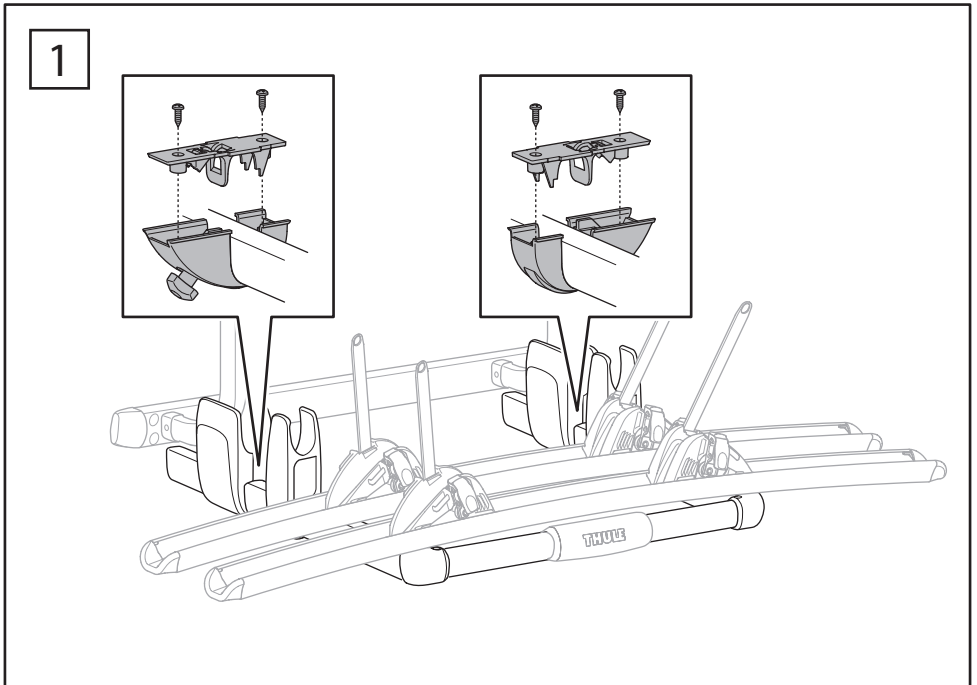

Thule Excellent 3rd Rail Kit

› Instructions

Prod no.: 309823, 302034

Document: EX903-03 // 501-7693-03

Date: 07/11/2018

Bring your life
thule.com

2

3