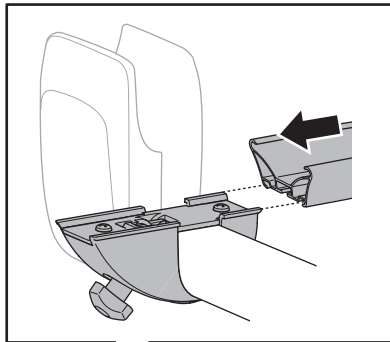

Thule Excellent 3rd Rail Kit

› Instructions

Prod no.: 309823, 302034

Document: EX903-03 // 501-7693-03

Date: 07/11/2018

Bring your life
thule.com

2

3